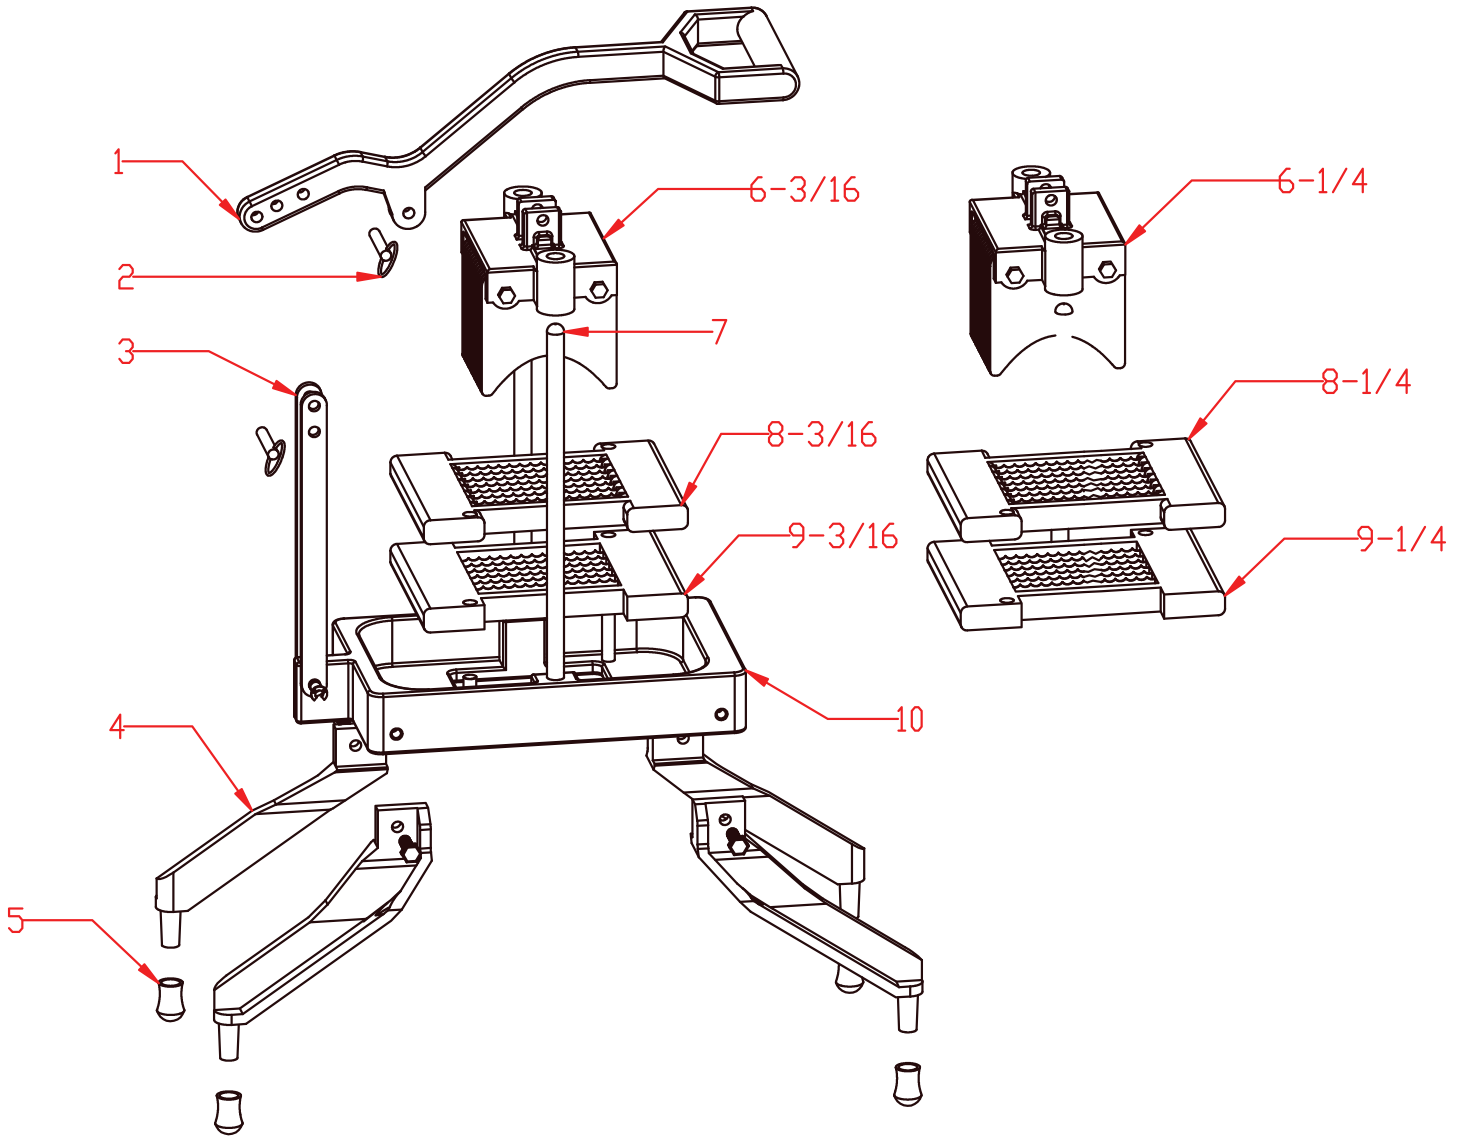

Parts Breakdown

Item 41863

Parts Breakdown

Item 41863

Item No.	Description	Position	Item No.	Description	Position	Item No.	Description	Position
76936	Handle for 41863	1	76939	Leg for 41863	4	76942	Guide Rod for 41863	7
76937	Pin for 41863	2	76940	Rubber Foot for 41863	5	76943	1/4 Blade (6 Blades) for 41863	8
76938	Lever for 41863	3	77358	Pusher Body Assembly for 41863	6	77360	1/4 Blade (7 Blades) for 41863	9